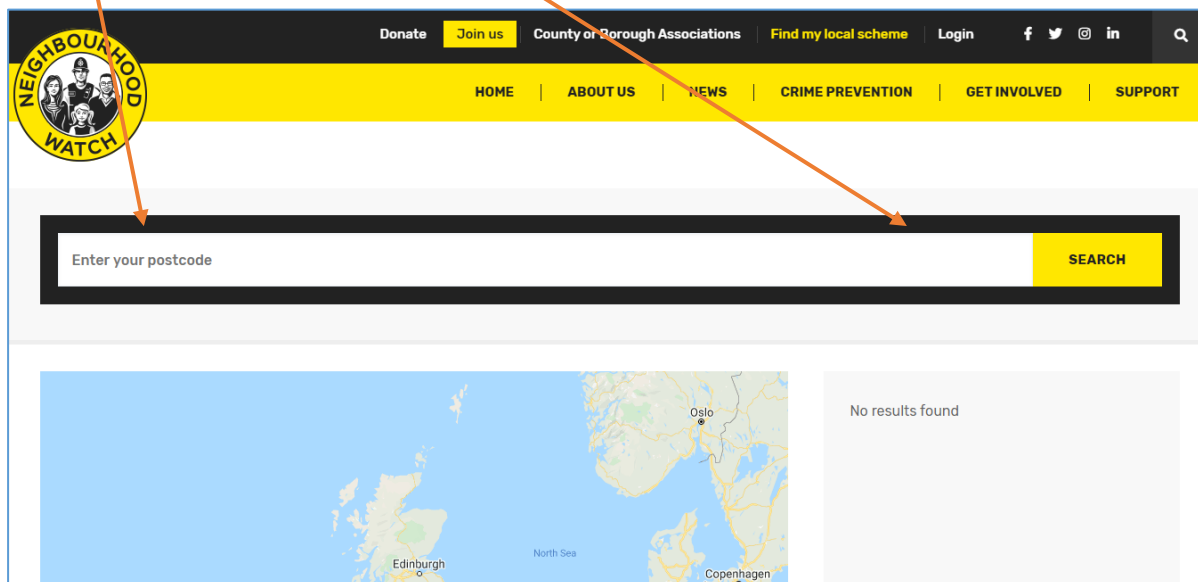

Joining an existing Neighbourhood Watch scheme

Once you have joined as a member, you can join a scheme in your area/street. To find your local scheme to join, please click here to use our [postcode](#) checker.

Scroll down the page which appears. This brings you to the postcode checker. Enter your **postcode** here and click on **SEARCH**

Then the nearest 7 schemes will be shown listed and on a map.

If you see the scheme you would like to join, then click on the scheme name on the right hand side. If you know of a scheme and it isn't showing, please click on "Registered scheme not showing" box.

If there is no scheme for your area, have you thought of starting your own scheme or group of neighbours for that area? If that is the case, click on "No scheme in your local area?" box.

So you've found a scheme to join and you have clicked on the scheme, now what? The scheme details will appear and a coloured map showing the area. Click on "Login to join the scheme" box