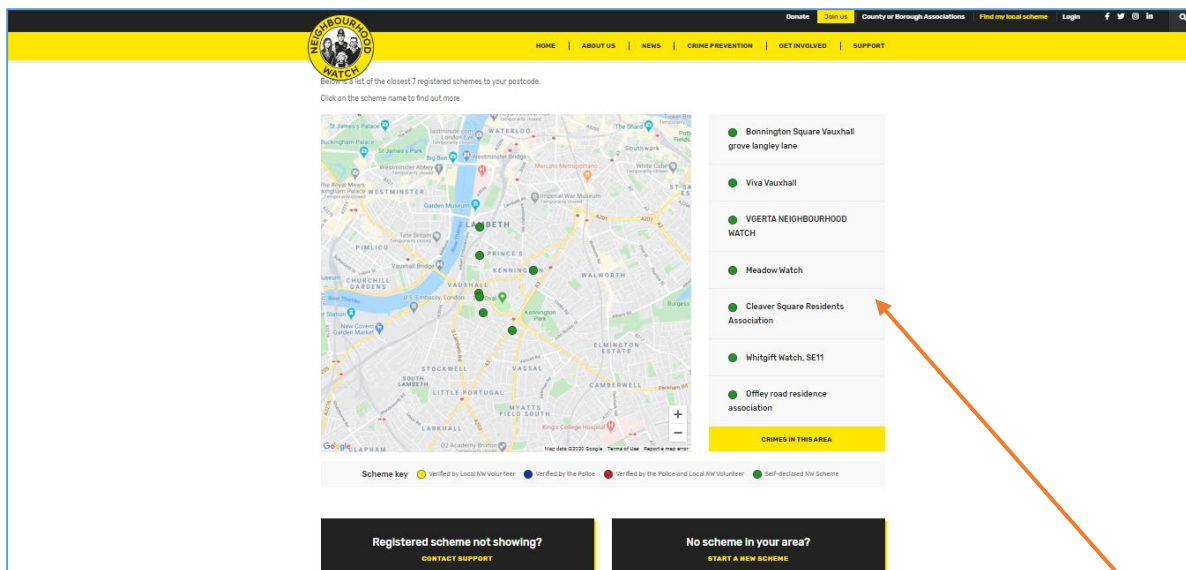

Joining an existing Neighbourhood Watch scheme

Once you have joined as a member, you can join a scheme in your area/street. To find your local scheme to join, please click here to use our [postcode](#) checker.

Scroll down the page which appears. This brings you to the postcode checker. Enter your **postcode** here and click on **SEARCH**

Then the nearest 7 schemes will be shown listed and on a map.

If you see the scheme you would like to join, then click on the scheme name on the right hand side. If you know of a scheme and it isn't showing, please click on "Registered scheme not showing" box.

If there is no scheme for your area, have you thought of starting your own scheme or group of neighbours for that area? If that is the case, click on "No scheme in your local area?" box.

So you've found a scheme to join and you have clicked on the scheme, now what? The scheme details will appear and a coloured map showing the area. Click on "Login to join the scheme" box