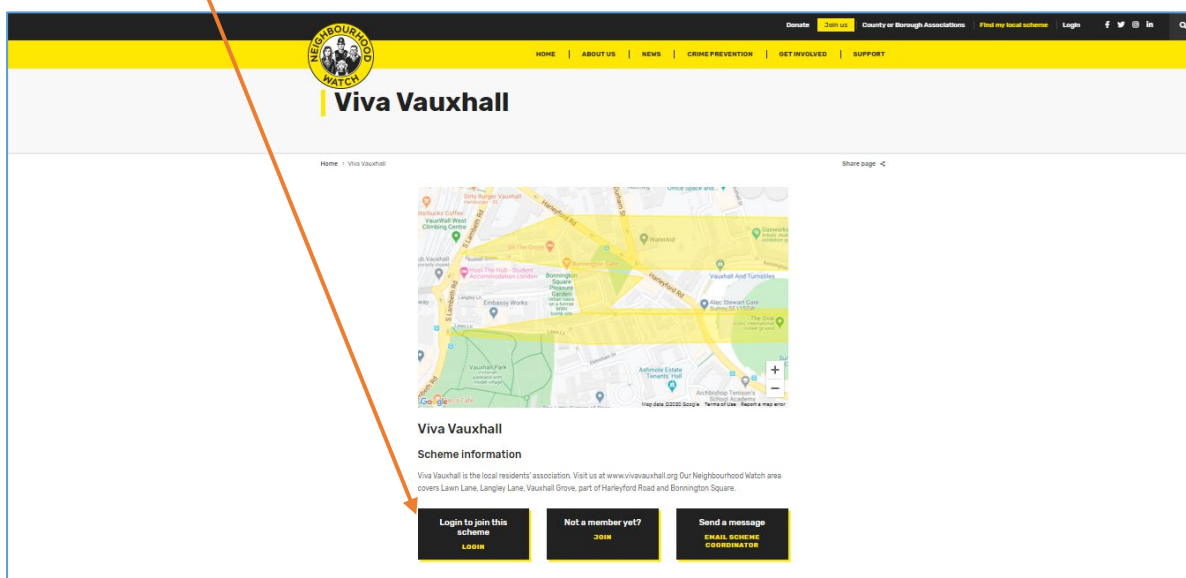

Joining an existing Neighbourhood Watch scheme

Once you have joined as a member, you can join a scheme in your area/street. To find your local scheme to join, please click here to use our [postcode](#) checker.

Scroll down the page which appears. This brings you to the postcode checker. Enter your **postcode** here and click on **SEARCH**

Then the nearest 7 schemes will be shown listed and on a map.

If you see the scheme you would like to join, then click on the scheme name on the right hand side. If you know of a scheme and it isn't showing, please click on "Registered scheme not showing" box.

If there is no scheme for your area, have you thought of starting your own scheme or group of neighbours for that area? If that is the case, click on "No scheme in your local area?" box.

So you've found a scheme to join and you have clicked on the scheme, now what? The scheme details will appear and a coloured map showing the area. Click on "Login to join the scheme" box