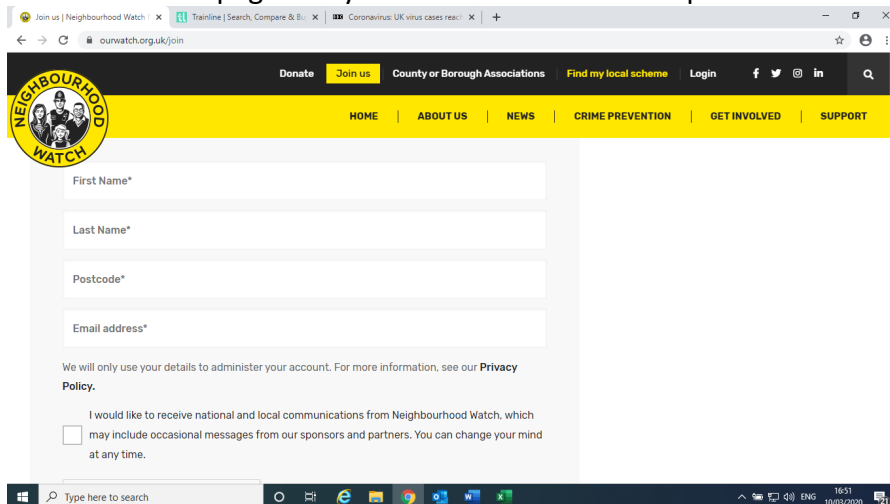

## How to join using our website

Go to: [www.ourwatch.org.uk](http://www.ourwatch.org.uk)

Click on JOIN US

Scroll down the page and you will see a form to complete

You will then go to this page and receive an email with a code for you to enter onto the screen