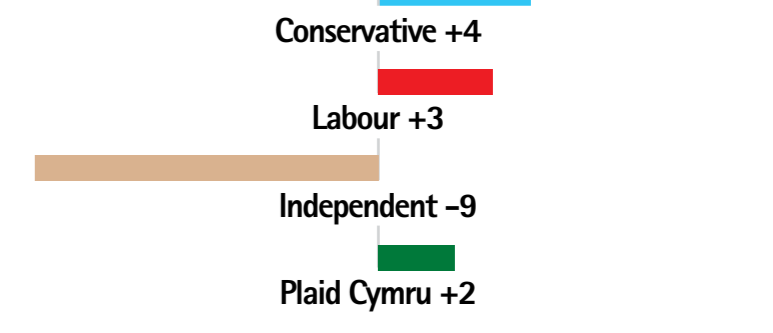

POLITICAL CHANGE SINCE 2012

NORTHUMBRIA
VERA BAIRD (LAB)
First elected 2012. Solicitor-general 2007-10, former MP for Redcar. www.northumbria-pcc.gov.uk 0191 221 9800 enquiries@northumbria-pcc.gov.uk

SOUTH YORKSHIRE
ALAN BILLINGS (LAB)
First elected 2014 by-election. Former Anglican priest and deputy leader, Sheffield City Council. www.southyorkshire-pcc.gov.uk 0114 296 4150 info@southyorkshire-pcc.gov.uk