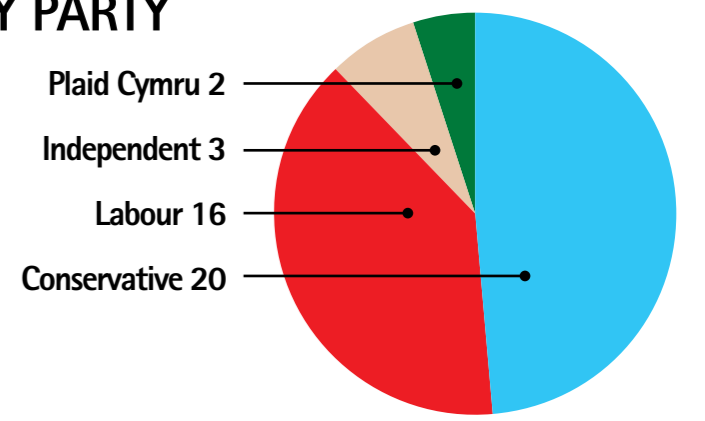

POLITICAL CHANGE SINCE 2012

NORTHUMBRIA
VERA BAIRD (LAB)
First elected 2012. Solicitor-general 2007-10, former MP for Redcar. www.northumbria-pcc.gov.uk 0191 221 9800 enquiries@northumbria-pcc.gov.uk

SOUTH YORKSHIRE
ALAN BILLINGS (LAB)
First elected 2014 by-election. Former Anglican priest and deputy leader, Sheffield City Council. www.southyorkshire-pcc.gov.uk 0114 296 4150 info@southyorkshire-pcc.gov.uk